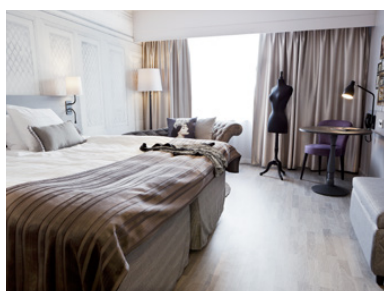

Room	m²	Classroom	Theatre	U-shape	Boardroom	Islands
1. Dalén 1	188	138	188	48		68
2. Dalén 2	125	100	113	48		53
Dalén 1+2	313	225	400			120
3. Bryggmästaren 1	88	50	60	24		36
4. Bryggmästaren 2	69	40	50	18		24
Bryggmästaren 1+2	157					
5. Polhem 1	46	24	40	18		18
6. Polhem 2	52	30	45	22		24
7. Polhem 3	52	30	45	22		24
Polhem 1+2	98	62	95	36		42
Polhem 2+3	104	62	110	36		42
Polhem 1+2+3	150	120	150			60
8. Chalmers	60	40	50	24		30
9. Ullevi	50	24	40	18		24
10. Stampen	40	18	26	18		18
11. Studio 56	38				16	
12. Carnegie	28				10	
13. Celsius	15				8	
Level 1 Studio 1	30				10	
Level 1 Studio 2	30				10	
14. 15. Group room 2,3	28	12			16	
16. Group room 4	19	8			12	
17. Group rooms 10-17	13				8